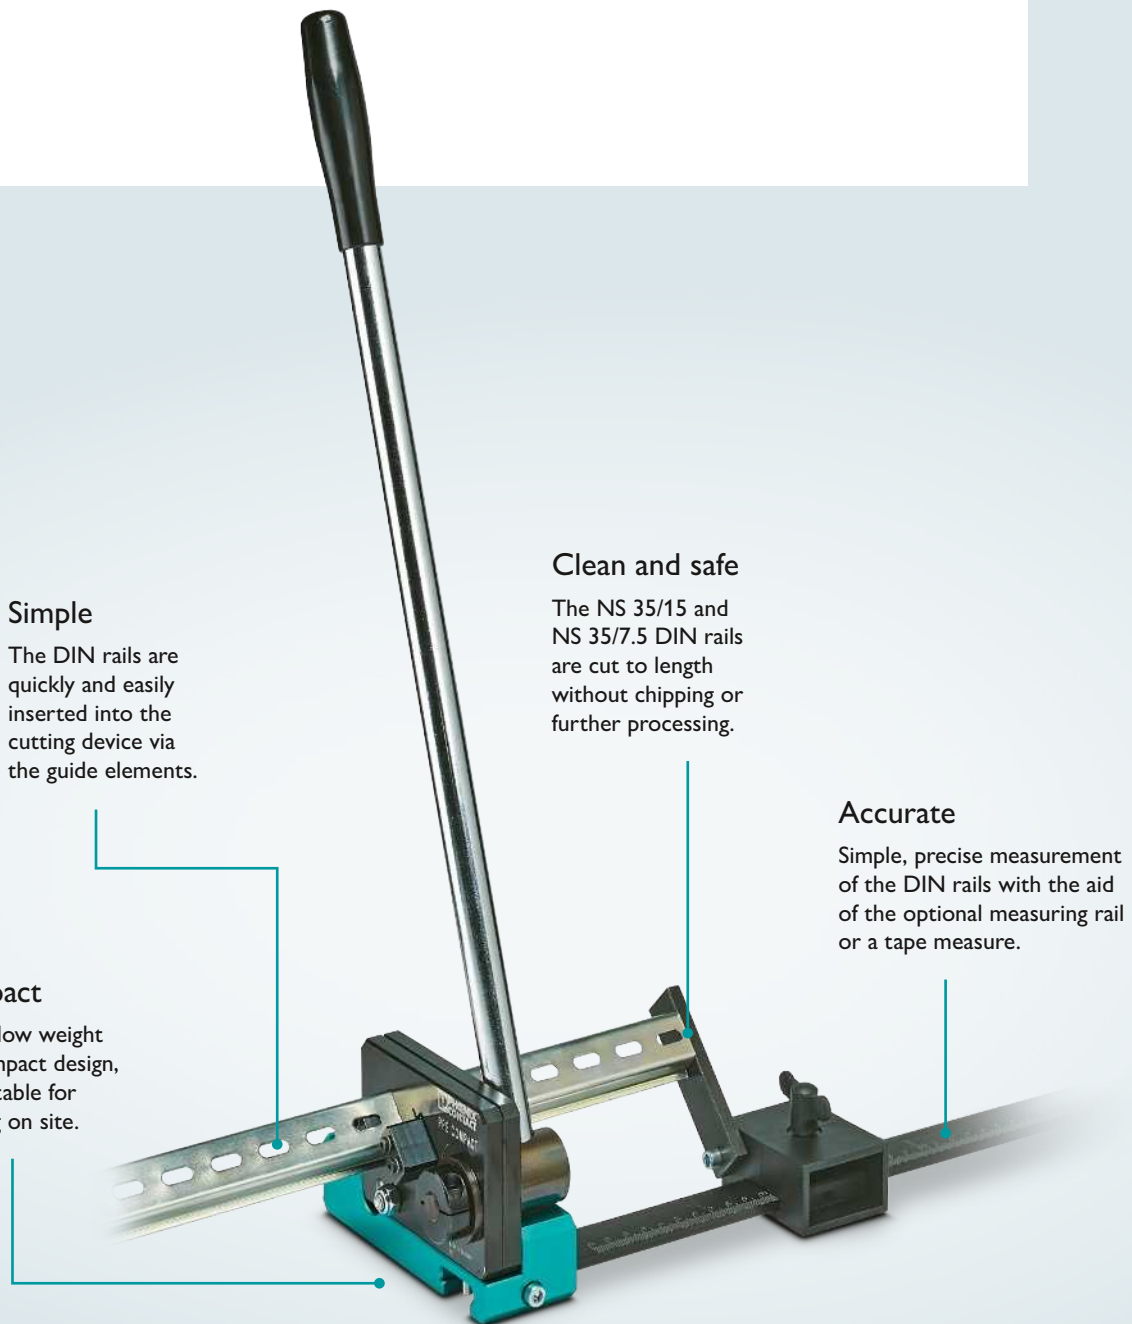

PPS COMPACT

DIN rail cutter – Simple, safe, and compact

The compact DIN rail cutter for mobile use

Using the PPS COMPACT DIN rail cutter, you can cut DIN rails to length cleanly, without chips, and without further processing.

The light weight DIN rail cutter is also ideally suited for working on site, thanks to its compact design.

Simple

The DIN rails are quickly and easily inserted into the cutting device via the guide elements.

Compact

With a low weight and compact design, also suitable for working on site.

Flexible securing and safe cutting to length

Quick to secure

The PPS COMPACT profile cutter can be clamped in a vise quickly and easily.

Permanently secured

The PPS COMPACT can be secured permanently to a worktop with screws.

Temporarily secured

The C-clamp enables flexible securing directly on site.

Practical measuring

Using a tape measure, the individual DIN rail lengths can be quickly and easily set, without taking up space.