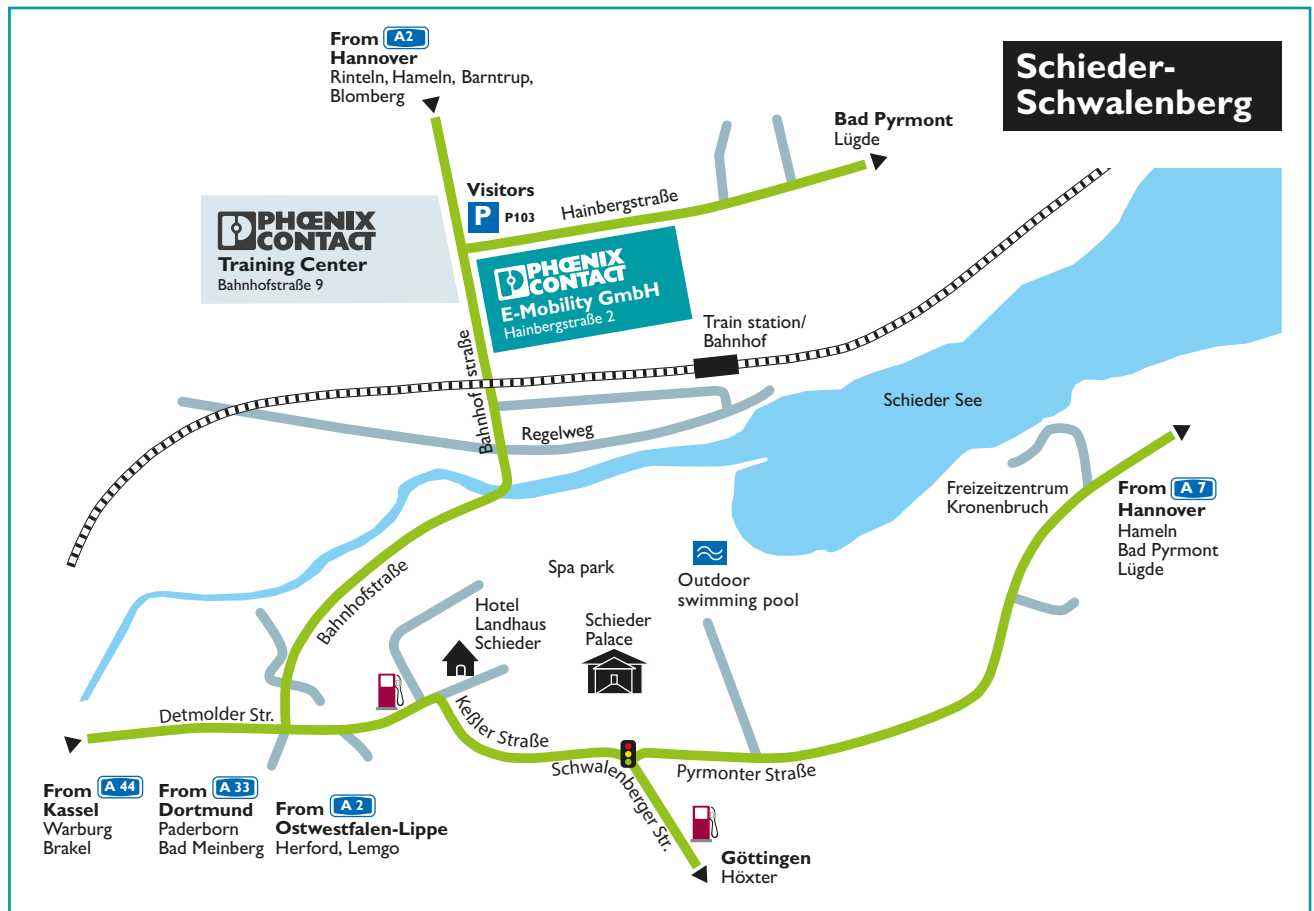

Driving directions to Schieder-Schwalenberg

Nearest railway stations:

Schieder, Bad Pyrmont

Favored exits:

- A 30** From the North-West
- A 2** Towards Hannover
- 35** Exit Bad Eilsen
- 46 km to Schieder

- A 352** From the North
- A 2** Towards Dortmund
- 35** Exit Bad Eilsen
- 46 km to Schieder

- A 33** From the West
- 27** Exit Paderborn-Elsen
- 42 km to Schieder

- A 44** From the South
- 65** Exit Warburg
- 60 km to Schieder

Beware of the speed traps along the way!

PHOENIX CONTACT GmbH & Co. KG · Bahnhofstraße 9 · 32816 Schieder-Schwalenberg, Germany
 PHOENIX CONTACT E-Mobility GmbH · Hainbergstraße 2 · 32816 Schieder-Schwalenberg, Germany